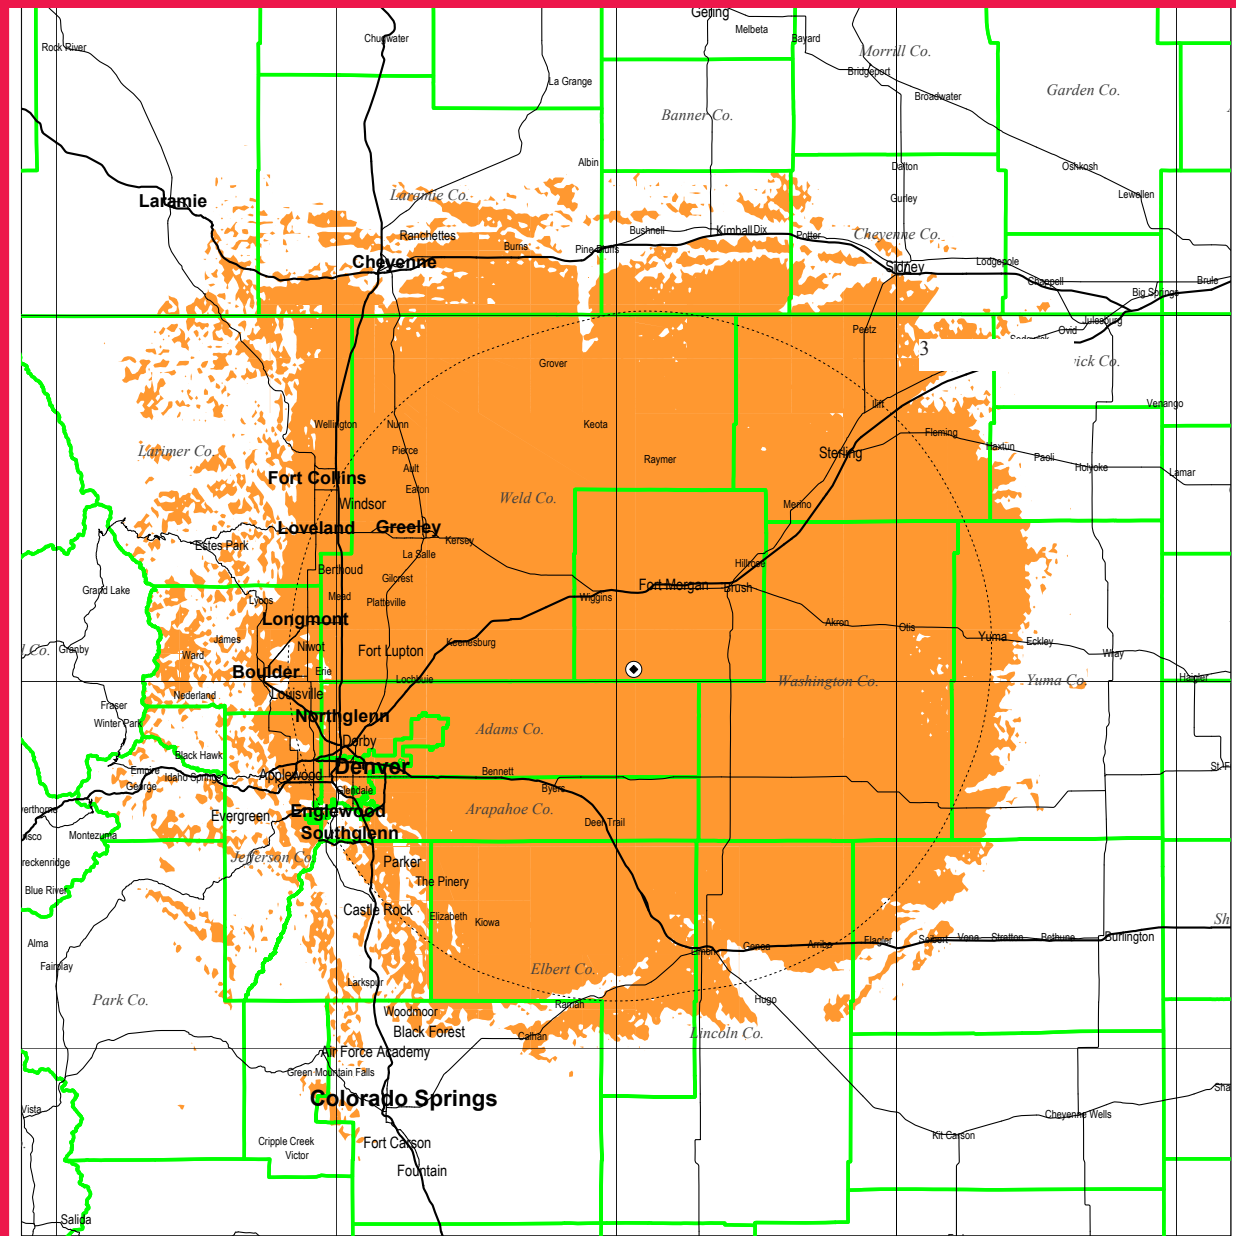

KCDO-TV / K3 Colorado

Channel 3.1 over the air coverage

K3 COLORADO COVERAGE MAP

MARKET TYPE -- Denver DMA

Map Legend

White is Metro Area

Dark Grey is the local Denver DMA

K3 reaches all Directv or Dish subscribers located in the white or the dark grey areas in the coverage map!! K3 is seen everywhere your customers are!