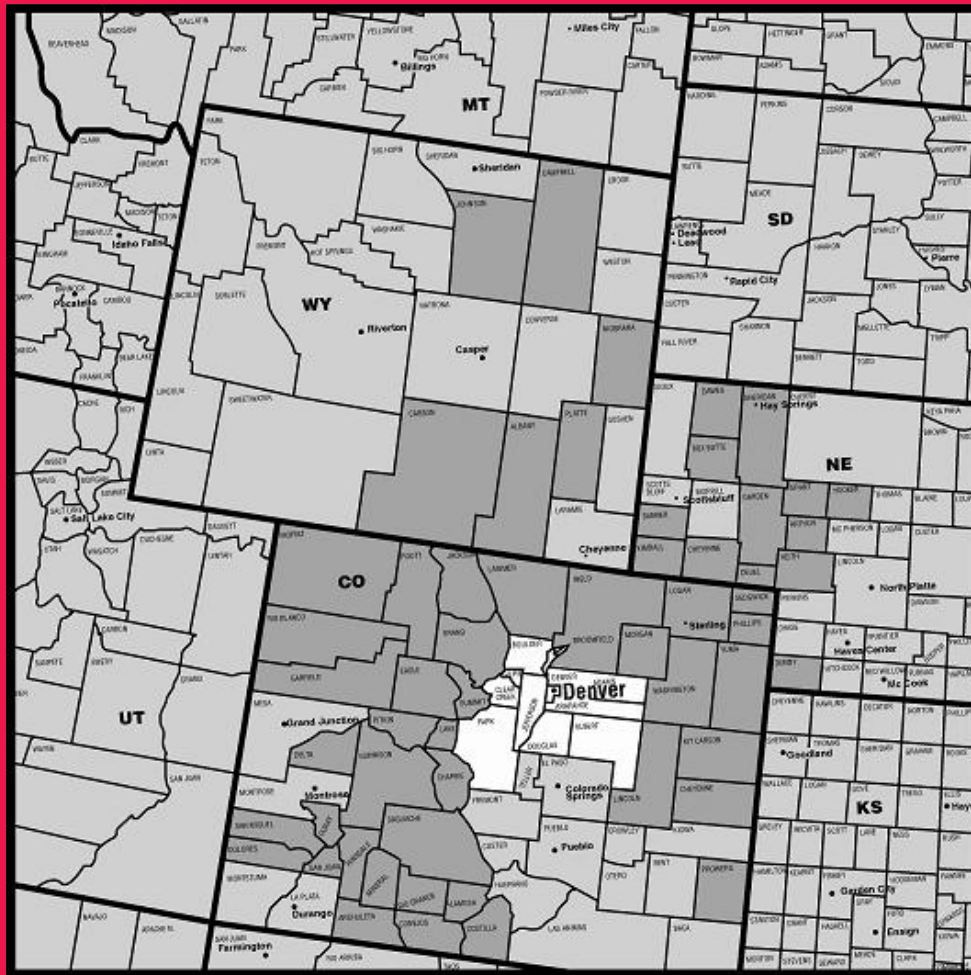

KCDO-TV / K3 Colorado

Channel 3.1 over the air coverage

K3 COLORADO COVERAGE MAP

MARKET TYPE -- Denver DMA

Map Legend

White is Metro Area

Dark Grey is the local Denver DMA

K3 reaches all Directv or Dish subscribers located in the white or the dark grey areas in the coverage map!! K3 is seen everywhere your customers are!